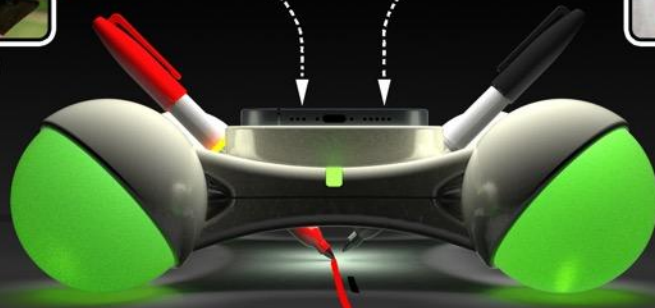

**PLAYER 1**  
RED PEN

**PLAYER 2**  
BLACK PEN

**360° MOBILITY:**  
CREATE-A-BOT'S SPHERICAL  
WHEELS CAN DRIVE IN  
ANY DIRECTION

**COLLABORATION:**  
CREATE-A-BOT PLAYERS  
TAKE TURNS ENTERING  
DRAWING INSTRUCTIONS