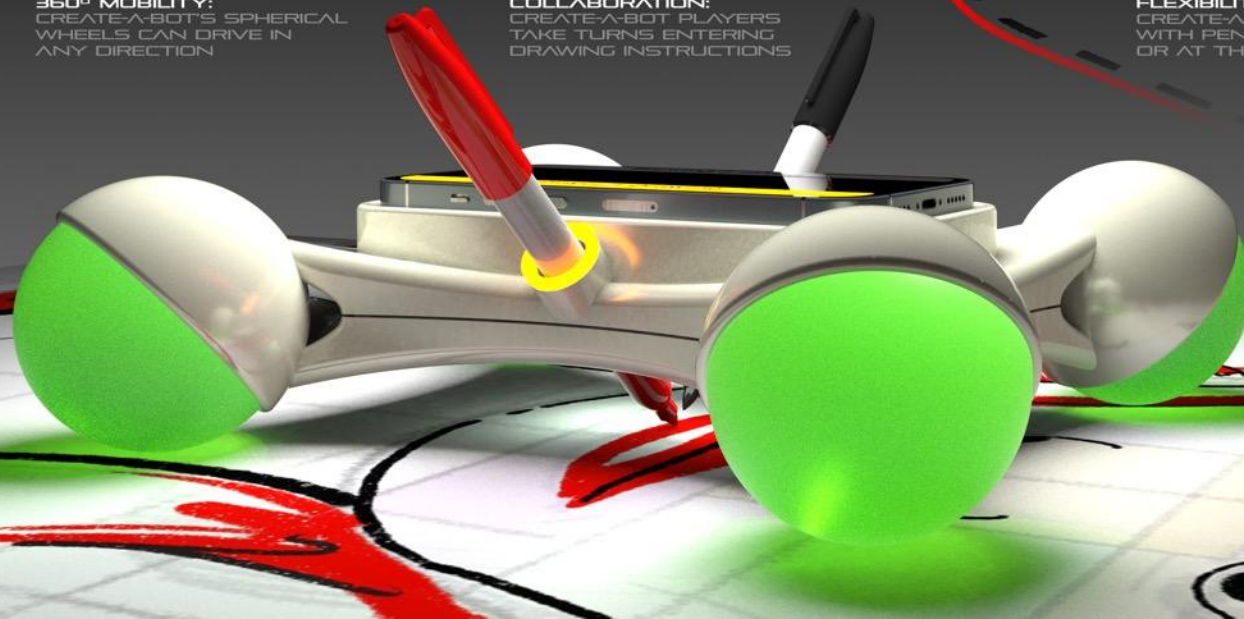

**PLAYER 1**  
RED PEN

**PLAYER 2**  
BLACK PEN

**360° MOBILITY:**  
CREATE-A-BOT'S SPHERICAL  
WHEELS CAN DRIVE IN  
ANY DIRECTION

**COLLABORATION:**  
CREATE-A-BOT PLAYERS  
TAKE TURNS ENTERING  
DRAWING INSTRUCTIONS

**FLEXIBILITY:**  
CREATE-A-BOT CAN DRAW  
WITH PENS INDIVIDUALLY  
OR AT THE SAME TIME...

**COLLABORATION:**  
PLAYERS GET TO WATCH  
CREATE-A-BOT DRAW BOTH  
PLAYERS CONTRIBUTIONS